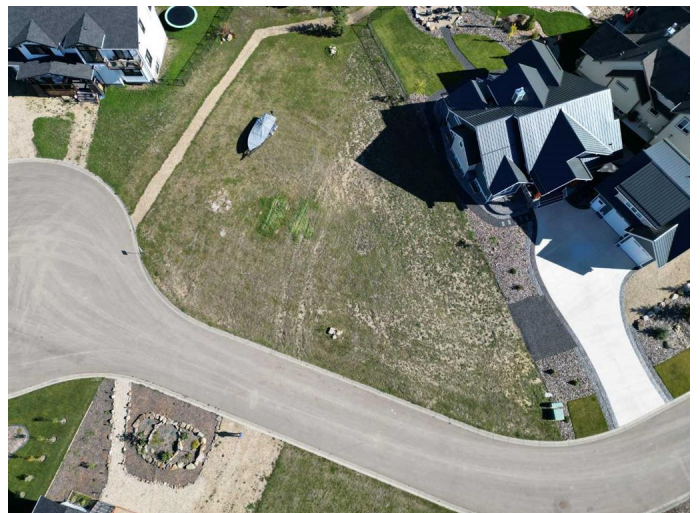

\$255,500 - 758 Bridgeview Road, Rural Ponoka County

MLS® #A2170718

\$255,500

0 Bedroom, 0.00 Bathroom,
Land on 0.28 Acres

Meridian Beach, Rural Ponoka County, Alberta

LOOKING TO BUILD YOUR DREAM HOME!
(Even comes with building plans for an incredible house suited to the lot or bring your own plan.) Here's your chance to own an amazing lot on the canal AND close to the lake, includes a boat dock built to accommodate the largest boats allowed in the canal. The unique, upscale community of MERIDIAN BEACH has much to offer including tennis courts, basketball court, community hall, sandy beaches, walking trails, architecturally unique footbridges, children's playground and spectacular scenery. Strong architectural controls with an emphasis on natural materials enhance the community and preserve that 'cottage atmosphere'. Gull Lake is one of Central Alberta's largest lakes which lends itself well to boating, water sports and fishing. Purchase, build and become part of the amazing community within easy driving distance of Edmonton, Red Deer and Calgary.