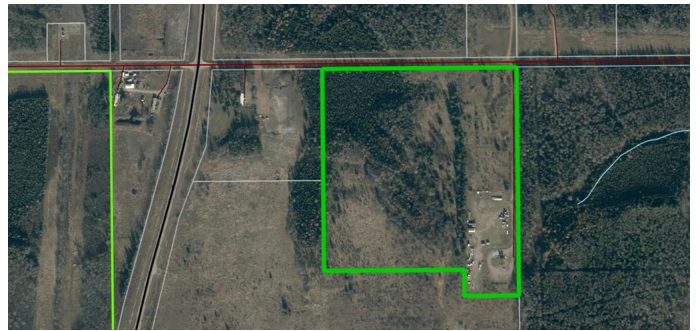

# \$575,000 - 13545 Twprd. 664, Lac La Biche

MLS® #A1116751

**\$575,000**

0 Bedroom, 0.00 Bathroom,  
Land on 40.92 Acres

Lac La Biche, Lac La Biche, Alberta

GREAT LOCATION, close to TOWN ! this 40.92 acre parcel located just 3 Km. south of Town and off Highway 36. A great spot to build your own home and enjoy the freedom of acreage living, or to expand your business . Power and gas are at the property line. Also there is a revenue of \$8,000.00 a year from the injection well using almost 7 acres of this property. Seller also has 86 acres connected to this parcel and would be willing to sell as a package!

## Community Information

Address	13545 Twprd. 664
Subdivision	Lac La Biche
City	Lac La Biche
County	Lac La Biche County
Province	Alberta
Postal Code	T0A 2C0